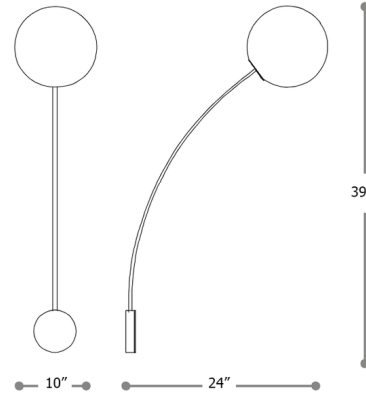

Lightology

lightology.com
866-954-4489
04-10-26

Project: _____
Company: _____
Location: _____ Fixture Type: _____
SPEC #: **ILP1452550**
Approved On: _____ Approved By: _____

Filo IP45 Wall Sconce By Italamp

Description

The Filo IP45 Wall Sconce features a blown glass globe supported by a slim, curved metal stem. Elegant and minimalist, but also playful, Filo is a stylish addition to any interior. This version of the fixture is IP45 rated for use in damp locations or covered outdoor areas.

Shown in matte black / white

Specifications

COLOR	White
BODY FINISH	Matte Black
WATTAGE	14W
DIMMER	Standard 120V
DIMENSIONS	10"W x 39"H x 24"D
BULB NOT INCLUDED	1 x A19/Medium (E26)/14W/120V LED

CLICK TO VIEW PRODUCT