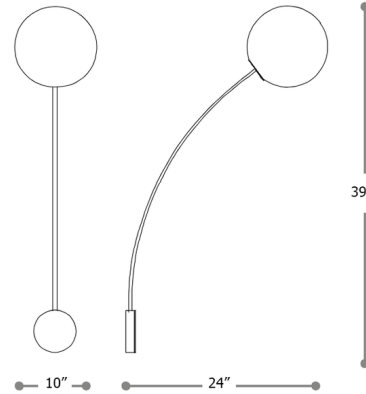

Lightology

lightology.com
866-954-4489
06-04-26

Project: _____

Company: _____

Location: _____ Fixture Type: _____

SPEC #: **ILP1452550**

Approved On: _____ Approved By: _____

Filo IP45 Wall Sconce By Italamp

Description

The Filo IP45 Wall Sconce features a blown glass globe supported by a slim, curved metal stem. Elegant and minimalist, but also playful, Filo is a stylish addition to any interior. This version of the fixture is IP45 rated for use in damp locations or covered outdoor areas.

Shown in matte black / white

Specifications

COLOR	White
BODY FINISH	Matte Black
WATTAGE	14W
DIMMER	Standard 120V
DIMENSIONS	10"W x 39"H x 24"D
BULB NOT INCLUDED	1 x A19/Medium (E26)/14W/120V LED

CLICK TO VIEW PRODUCT