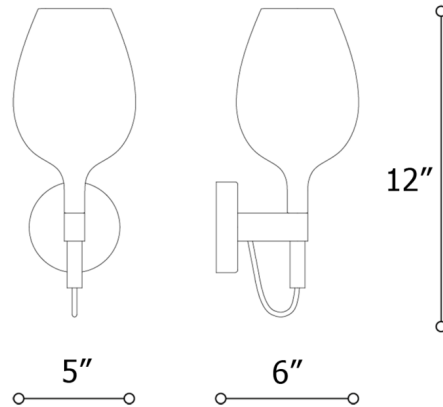

Lightology

lightology.com
866-954-4489
04-07-26

Project: _____

Company: _____

Location: _____ Fixture Type: _____

SPEC #: **ILP1452552**

Approved On: _____ Approved By: _____

Rose Wall Sconce By Italamp

Description

The Rose Wall Sconce features the classic silhouette of a wine glass with a metal stem. The metallic glass finishes recall the colors of rose wine for a soothing, harmonious look.

Shown in transparent / chrome

Specifications

COLOR N/A
BODY FINISH Transparent / Chrome
WATTAGE 3.5W
DIMMER Standard 120V
DIMENSIONS 5"W x 12"H x 6"D
BULB NOT INCLUDED 1 x JCD/G9/3.5W/120V LED

CLICK TO VIEW PRODUCT

Notes: