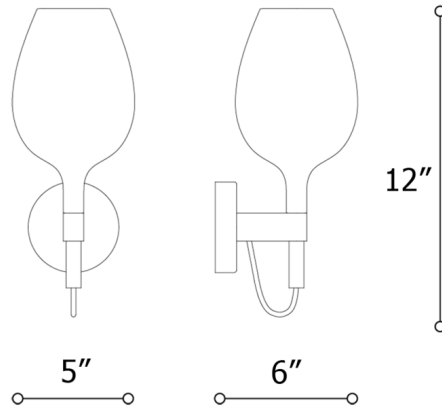

## Rose Wall Sconce By Italampp

### Description

The Rose Wall Sconce features the classic silhouette of a wine glass with a metal stem. The metallic glass finishes recall the colors of rose wine for a soothing, harmonious look.

Shown in transparent / chrome

### Specifications

COLOR	N/A
BODY FINISH	Transparent / Chrome
WATTAGE	3.5W
DIMMER	Standard 120V
DIMENSIONS	5"W x 12"H x 6"D
BULB NOT INCLUDED	1 x JCD/G9/3.5W/120V LED

CLICK TO VIEW PRODUCT

Notes: