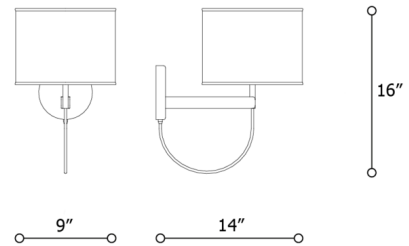

Description

The Lily Wall Sconce offers a versatile look that will complement a wide variety of decor styles. The fabric drum shade is supported by a sleek metal arm for a transitional aesthetic.

Shown in light gold / black chinette

Specifications

COLOR Black Chinette
BODY FINISH Light Gold
WATTAGE 6W
DIMMER Standard 120V
DIMENSIONS 9"W x 16"H x 14"D
BULB NOT INCLUDED 1 x B10/Candelabra (E12)/6W/120V LED

CLICK TO VIEW PRODUCT

Notes: