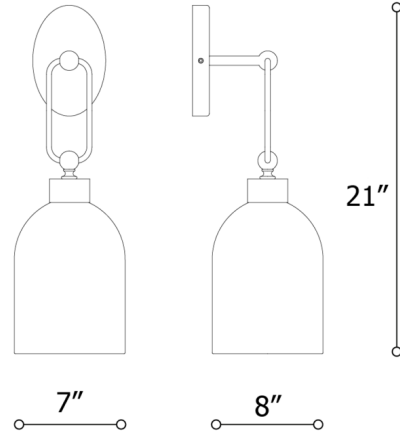

Shown in iron gray / smoke

CLICK TO VIEW PRODUCT

Notes: