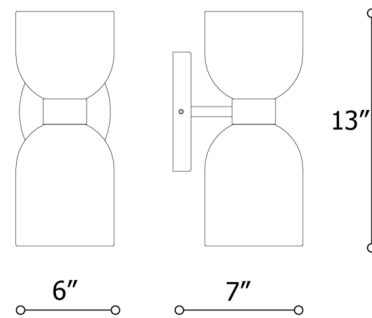

### Description

The Caterina Wall Sconce features a pair of dome-shaped glass shades, one in white opal and the other in transparent colored glass, to direct light both upwards and downwards. Caterina's elegant design will feel at home in both commercial and residential spaces alike.

### Specifications

COLOR . . . . . Green  
BODY FINISH . . . . . Brushed Gold  
WATTAGE . . . . . 6.4W  
DIMMER . . . . . Not Dimmable  
DIMENSIONS . . . . . 6"W x 13"H x 7"D  
INTEGRATED LED MODULE . . . . . 1 x LED/6.4W/120V LED