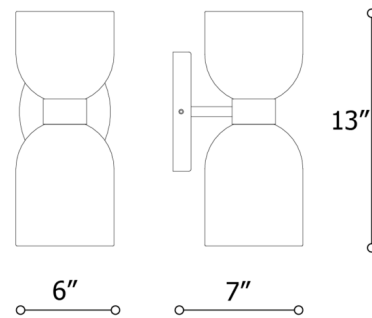

CLICK TO VIEW PRODUCT

Notes: