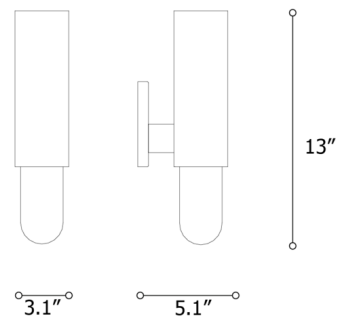

CLICK TO VIEW PRODUCT

Notes: