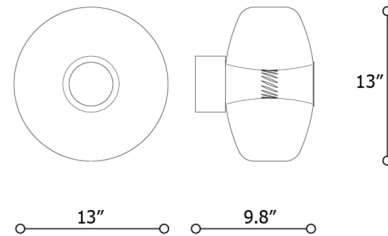

Description

The Solene Wall Sconce features a drum-shaped glass shade surrounding an internal, hand-carved white glass diffuser for a unique look. Solene's smooth shape and rounded edges will introduce a calming, harmonious presence into any interior.

Shown in iron gray / shaded gold

Specifications

COLOR Shaded Gold
BODY FINISH Iron Gray
WATTAGE 7.8W
DIMMER Not Dimmable
DIMENSIONS 12.99"W x 12.99"H x 9.84"D
INTEGRATED LED MODULE 1 x LED/7.8W/120V LED