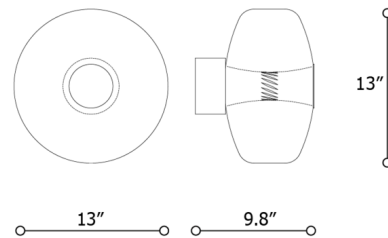

Description

The Solene Wall Sconce features a drum-shaped glass shade surrounding an internal, hand-carved white glass diffuser for a unique look. Solene's smooth shape and rounded edges will introduce a calming, harmonious presence into any interior.

Shown in iron gray / shaded gold

Specifications

COLOR Shaded Gold
BODY FINISH Iron Gray
WATTAGE 7.8W
DIMMER Not Dimmable
DIMENSIONS 12.99"W x 12.99"H x 9.84"D
INTEGRATED LED MODULE 1 x LED/7.8W/120V LED