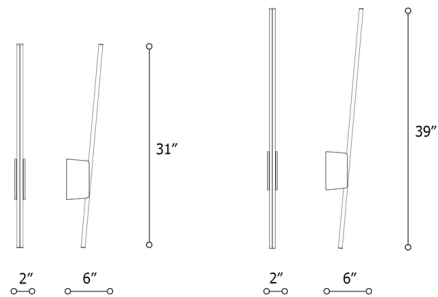

Lightology

lightology.com
866-954-4489
04-22-26

Project: _____

Company: _____

Location: _____ Fixture Type: _____

SPEC #: **ILP1452581**

Approved On: _____ Approved By: _____

Regolo Wall Sconce By Italamp

Description

The Regolo Wall Sconce offers a minimalist expression composed of simple geometric forms. The slim metal bar is supported by a marble canopy for an intriguing contrast of shapes and materials. Note: Includes mounting plate to cover standard 4 inch US junction box.

Specifications

COLOR . . . . . White Marble
BODY FINISH . . . . . Matte Black
WATTAGE 11W
DIMMER . . . . . Not Dimmable
DIMENSIONS . . . . . 2"W x 31"H x 6"D
INTEGRATED LED MODULE . . . . . 1 x LED/11W/120V LED

Technical Information

COLOR RENDERING . . . . . 90 CRI
LAMP COLOR 3000K
LUMENS/WATT 107.27
LUMINOUS FLUX . . . . . 1180 lumens

CLICK TO VIEW PRODUCT

Notes: