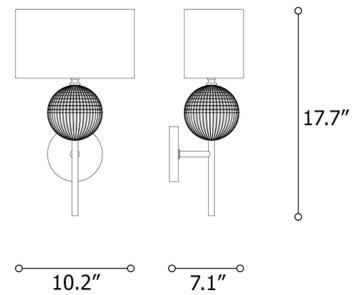

Description

The Brigitta Wall Sconce is an elegant, contemporary fixture characterized by a sphere of carved clear and teak-colored crystal. The thin metal stem and half-drum fabric shade provided an understated structure that allows the crystal orb to take center stage with its delightful sparkle.

Shown in gold nickel / dove

Specifications

COLOR	Dove
BODY FINISH	Gold Nickel
WATTAGE	6W
DIMMER	Standard 120V
DIMENSIONS	10.2"W x 17.7"H x 7.1"D
BULB NOT INCLUDED	1 x B10/Candelabra (E12)/6W/120V LED

CLICK TO VIEW PRODUCT