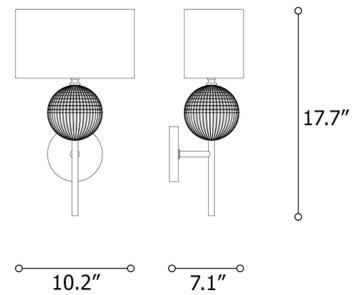

### Description

The Brigitta Wall Sconce is an elegant, contemporary fixture characterized by a sphere of carved clear and teak-colored crystal. The thin metal stem and half-drum fabric shade provided an understated structure that allows the crystal orb to take center stage with its delightful sparkle.

### Specifications

COLOR	Dove
BODY FINISH	Gold Nickel
WATTAGE	6W
DIMMER	Standard 120V
DIMENSIONS	10.2"W x 17.7"H x 7.1"D
BULB NOT INCLUDED	1 x B10/Candelabra (E12)/6W/120V LED

CLICK TO VIEW PRODUCT

Notes: