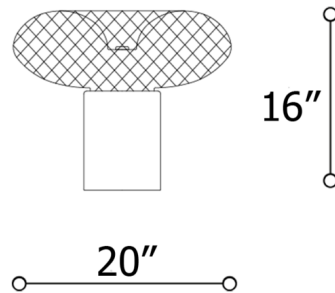

Description

The Cicla Table Lamp offers an elegant look with its round blown glass diffuser accented with a diamond weave pattern. The textured glass creates a dazzling display of refracted light, and a sleek, cylindrical metal base provides a refined, modern aesthetic.

Shown in transparent / iron gray

Specifications

COLOR	N/A
BODY FINISH	Transparent / Iron Gray
WATTAGE	21W
DIMMER	Included
DIMENSIONS	20"W x 16"H
INTEGRATED LED MODULE	1 x LED/21W/120V LED

Technical Information