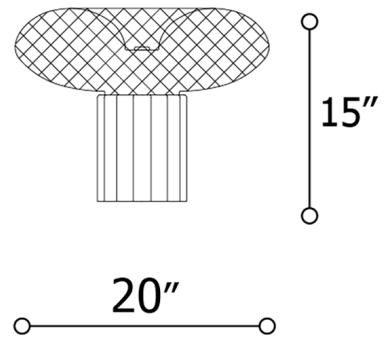

CLICK TO VIEW PRODUCT

Notes: