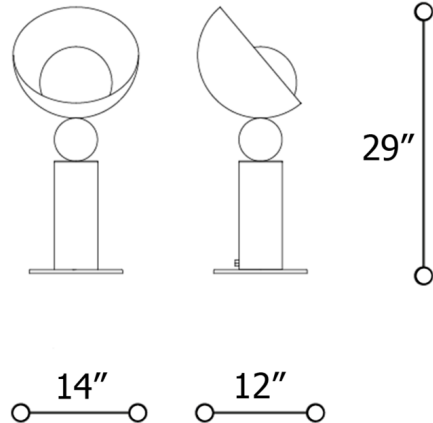

Description

The Aurora Table Lamp features a white glass globe diffuser set within an angled dome for a playful, geometric look. A metal sphere in brushed Light Gold finish sits between the shade and the cylindrical base to add a stylish accent. Aurora is available in a variety of retro-inspired pastel colors.

Shown in brushed light gold / yellow sunrise

Specifications

COLOR Yellow Sunrise
BODY FINISH Brushed Light Gold
WATTAGE 14W
DIMMER N/A
DIMENSIONS 14"W x 29"H x 12"D
BULB NOT INCLUDED 1 x A19/Medium (E26)/14W/120V LED