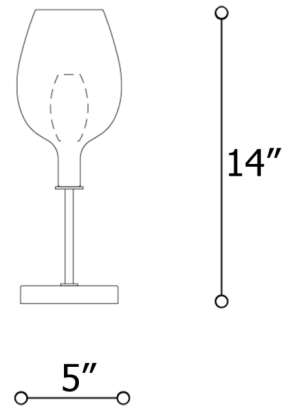

CLICK TO VIEW PRODUCT

Notes: