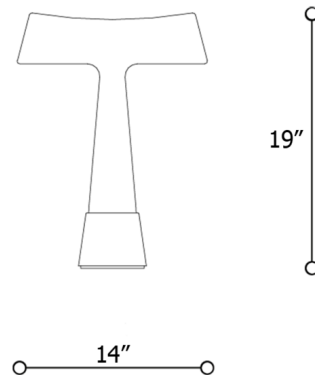

### Description

The Teco Table Lamp features a glass shade and body with a metal base for a sleek, modern look. The glass body fades in color from white at the base to clear at the shade and is accented with a metallic Gold or Titanium color on top of the shade. The light source is located within the base of the lamp, illuminating the body from within for a unique lighting effect.

### Specifications

COLOR . . . . . Shaded White / Gold  
BODY FINISH . . . . . Light Gold  
WATTAGE . . . . . 6W  
DIMMER . . . . . N/A  
DIMENSIONS . . . . . 14"W x 19"H  
BULB NOT INCLUDED . . . . . 1 x MR16/GU10/6W/120V LED