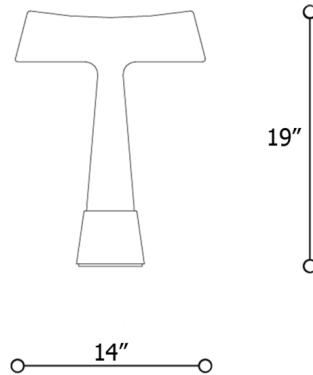

Description

The Teco Table Lamp features a glass shade and body with a metal base for a sleek, modern look. The glass body fades in color from white at the base to clear at the shade and is accented with a metallic Gold or Titanium color on top of the shade. The light source is located within the base of the lamp, illuminating the body from within for a unique lighting effect.

Shown in light gold / shaded white / gold

Specifications

COLOR	Shaded White / Gold
BODY FINISH	Light Gold
WATTAGE	6W
DIMMER	N/A
DIMENSIONS	14"W x 19"H
BULB NOT INCLUDED	1 x MR16/GU10/6W/120V LED

CLICK TO VIEW PRODUCT