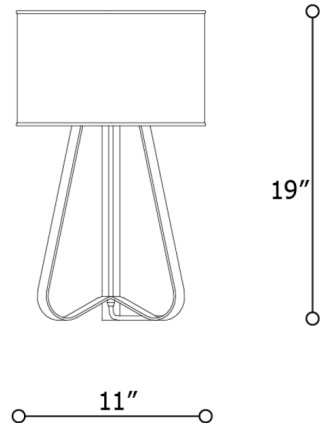

Lightology

lightology.com
866-954-4489
04-25-26

Project: _____

Company: _____

Location: _____ Fixture Type: _____

SPEC #: **ILP1452626**

Approved On: _____ Approved By: _____

Lily Table Lamp By Italamp

Description

The Lily Table Lamp offers a versatile look that will complement a wide variety of decor styles. The fabric drum shade is supported by an open metal base for a delicate and airy aesthetic.

Shown in light gold / black chinette

Specifications

COLOR Black Chinette
BODY FINISH Light Gold
WATTAGE 10W
DIMMER N/A
DIMENSIONS 11"W x 19"H
BULB NOT INCLUDED 1 x A19/Medium (E26)/10W/120V LED

CLICK TO VIEW PRODUCT

Notes: