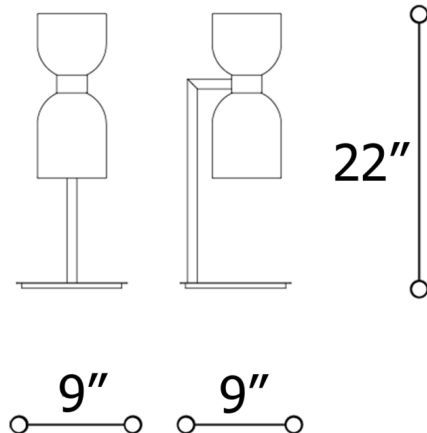

CLICK TO VIEW PRODUCT

Notes: