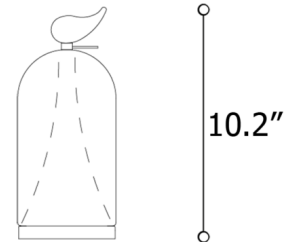

Lightology

lightology.com
866-954-4489
04-12-26

Project: _____

Company: _____

Location: _____ Fixture Type: _____

SPEC #: **ILP1452629**

Approved On: _____ Approved By: _____

Munetta Portable Table Lamp By Italtamp

Description

The Munetta Portable Table Lamp offers a chic, contemporary look that will complement any interior with elegance. The glass dome features a subtle ridged texture on its interior, and it surrounds an inner conical shade which houses the built-in, battery powered light source. A crystal droplet on top of the lamp completes the look with a stylish accent. Touch dimmer sensor located on lamp. Includes USB charging cord.

Specifications

COLOR . . . . . Shaded Blue
BODY FINISH . . . . . Iron Gray
WATTAGE 2.2W
DIMMER . . . . . Included
DIMENSIONS . . . . . 4.33"W x 10.23"H
INTEGRATED LED MODULE . . . . . 1 x LED/2.2W/120V LED

Technical Information

COLOR RENDERING . . . . . 80 CRI
LAMP COLOR 3000K
LUMENS/WATT 113.64
LUMINOUS FLUX . . . . . 250 lumens

4.3"

CLICK TO VIEW PRODUCT

Notes: