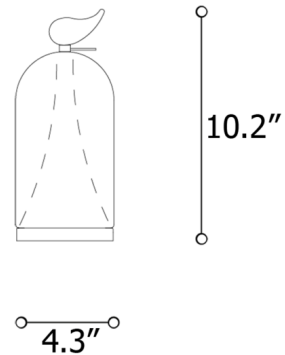

### Specifications

COLOR . . . . . Shaded Gold  
BODY FINISH . . . . . Light Gold  
WATTAGE . . . . . 2.2W  
DIMMER . . . . . Included  
DIMENSIONS . . . . . 4.33"W x 10.23"H  
INTEGRATED LED MODULE . . . . . 1 x LED/2.2W/120V LED