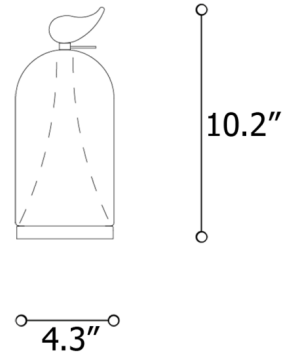

### Specifications

COLOR . . . . . Shaded Gold  
BODY FINISH . . . . . Light Gold  
WATTAGE . . . . . 2.2W  
DIMMER . . . . . Included  
DIMENSIONS . . . . . 4.33"W x 10.23"H  
INTEGRATED LED MODULE . . . . . 1 x LED/2.2W/120V LED