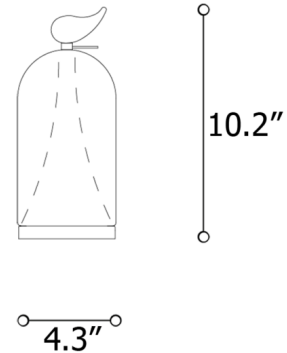

CLICK TO VIEW PRODUCT

Notes: