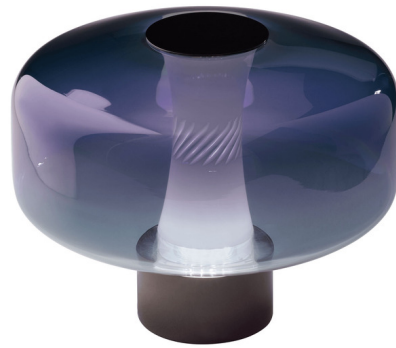

## Solene Table Lamp

By Italtamp

### Description

The Solene Table Lamp features a drum-shaped glass shade surrounding an internal, hand-carved white glass diffuser for a unique look. A round metal base supports the shade and completes the look with a sleek, understated accent.

Shown in iron gray / blue violet

### Specifications

COLOR	Blue Violet
BODY FINISH	Iron Gray
WATTAGE	7.8W
DIMMER	Included
DIMENSIONS	12.99"W x 9.84"H
INTEGRATED LED MODULE	1 x LED/7.8W/120V LED