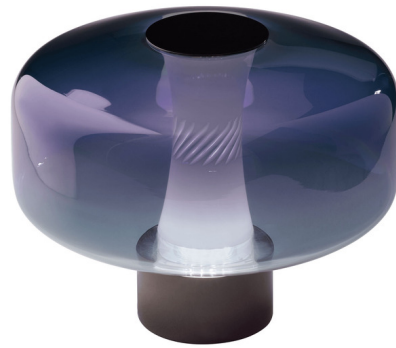

Lightology

lightology.com
866-954-4489
04-10-26

Project: _____

Company: _____

Location: _____ Fixture Type: _____

SPEC #: **ILP1452634**

Approved On: _____ Approved By: _____

Solene Table Lamp

By Italtamp

Description

The Solene Table Lamp features a drum-shaped glass shade surrounding an internal, hand-carved white glass diffuser for a unique look. A round metal base supports the shade and completes the look with a sleek, understated accent.

Shown in iron gray / blue violet

Specifications

COLOR	Blue Violet
BODY FINISH	Iron Gray
WATTAGE	7.8W
DIMMER	Included
DIMENSIONS	12.99"W x 9.84"H
INTEGRATED LED MODULE	1 x LED/7.8W/120V LED

Technical Information