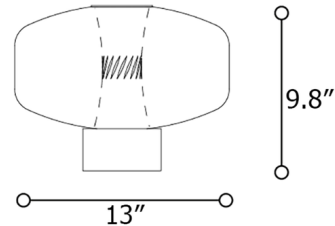

Specifications

COLOR	Blue Violet
BODY FINISH	Iron Gray
WATTAGE	7.8W
DIMMER	Included
DIMENSIONS	12.99"W x 9.84"H
INTEGRATED LED MODULE	1 x LED/7.8W/120V LED