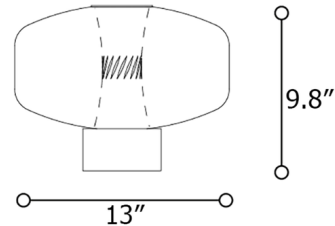

### Description

The Solene Table Lamp features a drum-shaped glass shade surrounding an internal, hand-carved white glass diffuser for a unique look. A round metal base supports the shade and completes the look with a sleek, understated accent.

### Specifications

COLOR	Blue Violet
BODY FINISH	Iron Gray
WATTAGE	7.8W
DIMMER	Included
DIMENSIONS	12.99"W x 9.84"H
INTEGRATED LED MODULE	1 x LED/7.8W/120V LED