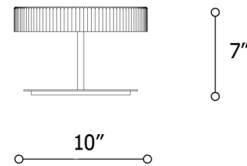

### Specifications

COLOR . . . . . Transparent  
BODY FINISH . . . . . Matte Champagne  
WATTAGE . . . . . 7.8W  
DIMMER . . . . . Included  
DIMENSIONS . . . . . 10"W x 7"H  
INTEGRATED LED MODULE . . . . . 1 x LED/7.8W/120V LED