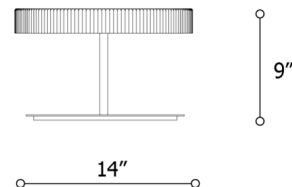

### Specifications

COLOR . . . . . Transparent  
BODY FINISH . . . . . Matte Champagne  
WATTAGE . . . . . 7.8W  
DIMMER . . . . . Included  
DIMENSIONS . . . . . 10"W x 7"H  
INTEGRATED LED MODULE . . . . . 1 x LED/7.8W/120V LED