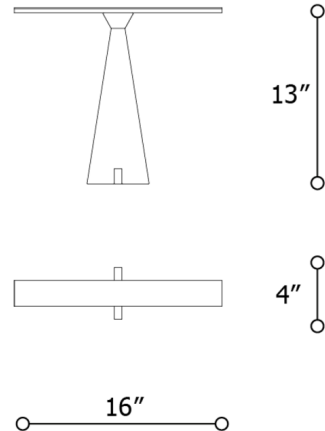

CLICK TO VIEW PRODUCT

Notes: