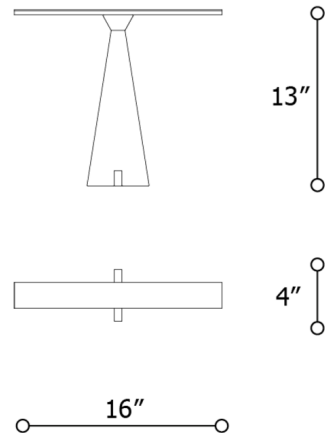

CLICK TO VIEW PRODUCT

Notes: