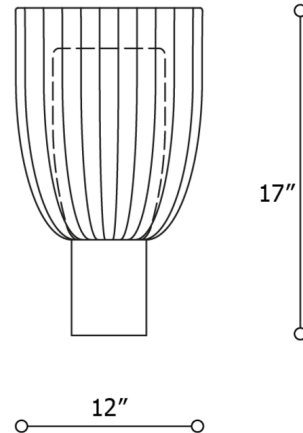

CLICK TO VIEW PRODUCT

Notes: