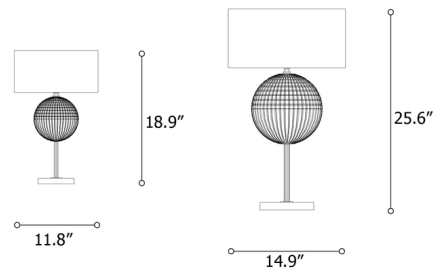

By Italamp

Description

The Brigitta Table Lamp is an elegant, contemporary fixture characterized by a sphere of carved clear and teak-colored crystal. The thin metal stem and drum-shaped fabric shade provided an understated structure that allows the crystal orb to take center stage with its delightful sparkle.

Shown in gold nickel / dove

Specifications

COLOR Dove
BODY FINISH Gold Nickel
WATTAGE 14W
DIMMER N/A
DIMENSIONS 14.9"W x 25.6"H
BULB NOT INCLUDED 1 x A19/Medium (E26)/14W/120V LED

CLICK TO VIEW PRODUCT

Notes: