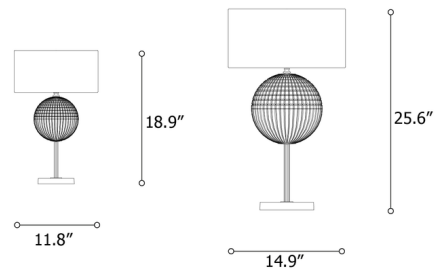

Description

The Brigitta Table Lamp is an elegant, contemporary fixture characterized by a sphere of carved clear and teak-colored crystal. The thin metal stem and drum-shaped fabric shade provided an understated structure that allows the crystal orb to take center stage with its delightful sparkle.

Shown in gold nickel / dove

Specifications

COLOR	Dove
BODY FINISH	Gold Nickel
WATTAGE	14W
DIMMER	N/A
DIMENSIONS	14.9"W x 25.6"H
BULB NOT INCLUDED	1 x A19/Medium (E26)/14W/120V LED

CLICK TO VIEW PRODUCT

Notes: