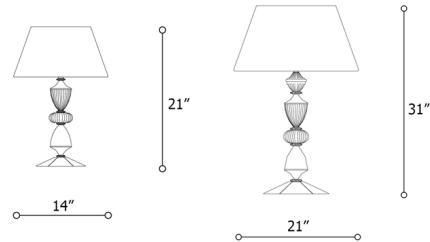

### Specifications

COLOR . . . . . Chinette Grey  
BODY FINISH . . . . . Gold Nickel  
WATTAGE . . . . . 10W  
DIMMER . . . . . N/A  
DIMENSIONS . . . . . 14"W x 21"H  
BULB NOT INCLUDED . . . . . 1 x A19/Medium (E26)/10W/120V LED