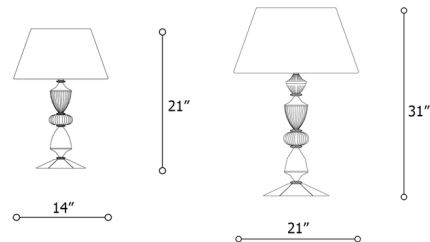

By Italampp

Description

The Amelie Table Lamp offers a unique blend of styles by rearranging elements of classic design into a distinctly modern silhouette. Hand-carved pieces of transparent and teak-colored crystal are paired with metal ornaments and a tapered fabric shade for a glamorous look.

Shown in gold nickel / chinette grey

Specifications

COLOR Chinette Grey
BODY FINISH Gold Nickel
WATTAGE 10W
DIMMER N/A
DIMENSIONS 14"W x 21"H
BULB NOT INCLUDED 1 x A19/Medium (E26)/10W/120V LED

CLICK TO VIEW PRODUCT