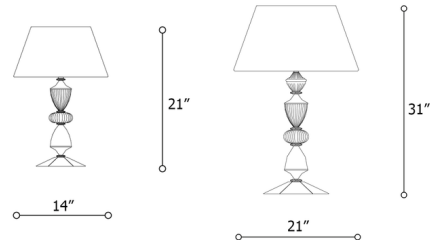

### Specifications

COLOR . . . . . Chinette Grey  
BODY FINISH . . . . . Gold Nickel  
WATTAGE . . . . . 10W  
DIMMER . . . . . N/A  
DIMENSIONS . . . . . 14"W x 21"H  
BULB NOT INCLUDED . . . . . 1 x A19/Medium (E26)/10W/120V LED