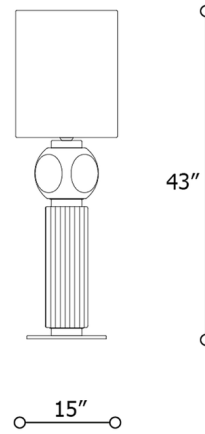

By Italampp

Description

The Matilda Table Lamp features a cylindrical fabric shade and blown glass body with metal accents for a luxurious look. The body is composed of two glass sections, a textured orb and ridged rectangle, which add a rich texture to the design.

Shown in green / dove / hazelnut

Specifications

COLOR	Hazelnut
BODY FINISH	Green / Dove
WATTAGE	14W
DIMMER	N/A
DIMENSIONS	15"W x 43"H
BULB NOT INCLUDED	1 x A19/Medium (E26)/14W/120V LED

CLICK TO VIEW PRODUCT