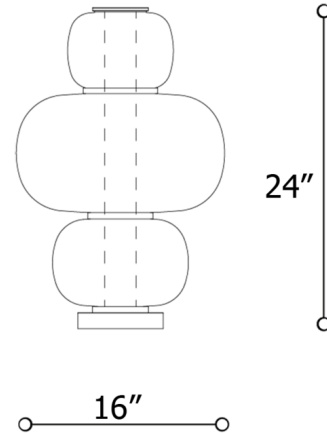

CLICK TO VIEW PRODUCT

Notes: