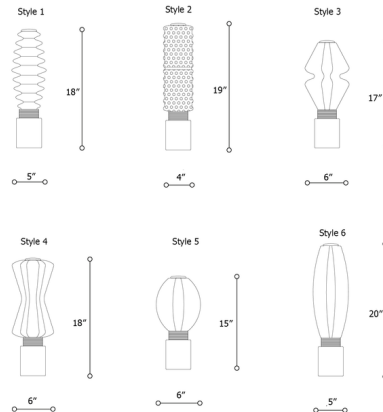

Description

The Collier Table Lamp is an expression of fluid form with a variety of shade options in unique shapes. The blown glass shade creates an array of reflections from the integrated LED light source that cause it to glisten like a jewel. A square marble base and metal finial complete the look with a sleek, modern accent.

Specifications

COLOR Diamond
 BODY FINISH Black Marble
 WATTAGE 4W
 DIMMER Included
 DIMENSIONS 5"W x 18"H
 INTEGRATED LED MODULE 1 x LED/4W/120V LED

Technical Information

COLOR RENDERING 80 CRI
 LAMP COLOR 3000K
 LUMENS/WATT 250.00
 LUMINOUS FLUX 1000 lumens

Shown in black marble / diamond

CLICK TO VIEW PRODUCT

Notes: