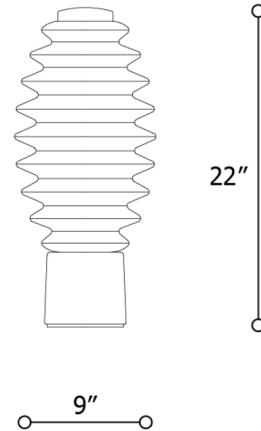

CLICK TO VIEW PRODUCT

Notes: