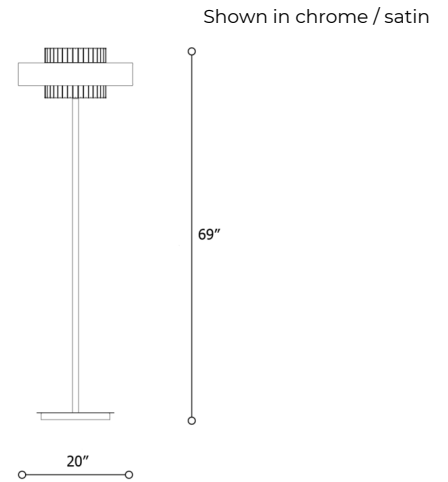

Lightology

lightology.com
866-954-4489
04-22-26

Project: _____

Company: _____

Location: _____ Fixture Type: _____

SPEC #: **ILP1452781**

Approved On: _____ Approved By: _____

Crono Floor Lamp By Italampe

Description

The Crono Floor Lamp is composed of a circular metal frame supporting beveled satin glass ornaments that dangle beneath like jewelry atop a slim metal stem. Crono's sleek, modern look and dazzling display of light and reflections make it a stunning statement piece.

Specifications

COLOR Satin
BODY FINISH Chrome
WATTAGE 36W
DIMMER N/A
DIMENSIONS 20"W x 69"H
BULB NOT INCLUDED 6 x B10/Candelabra (E12)/6W/120V LED

CLICK TO VIEW PRODUCT

Notes: