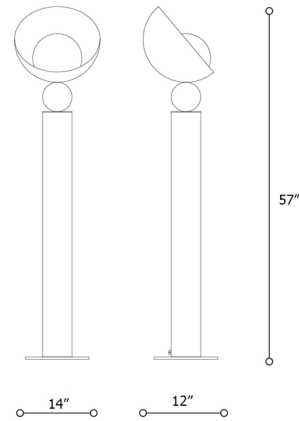

Description

The Aurora Floor Lamp features a white glass globe diffuser set within an angled dome for a playful, geometric look. A metal sphere in brushed Light Gold finish sits between the shade and the cylindrical base to add a stylish accent. Aurora is available in a variety of retro-inspired pastel colors.

Shown in brushed light gold / baby pink

Specifications

COLOR	Baby Pink
BODY FINISH	Brushed Light Gold
WATTAGE	14W
DIMMER	N/A
DIMENSIONS	14"W x 57"H
BULB NOT INCLUDED	1 x A19/Medium (E26)/14W/120V LED

CLICK TO VIEW PRODUCT