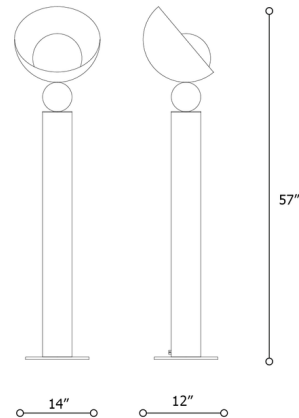

Description

The Aurora Floor Lamp features a white glass globe diffuser set within an angled dome for a playful, geometric look. A metal sphere in brushed Light Gold finish sits between the shade and the cylindrical base to add a stylish accent. Aurora is available in a variety of retro-inspired pastel colors.

Shown in brushed light gold / baby pink

Specifications

COLOR	Baby Pink
BODY FINISH	Brushed Light Gold
WATTAGE	14W
DIMMER	N/A
DIMENSIONS	14"W x 57"H
BULB NOT INCLUDED	1 x A19/Medium (E26)/14W/120V LED

CLICK TO VIEW PRODUCT