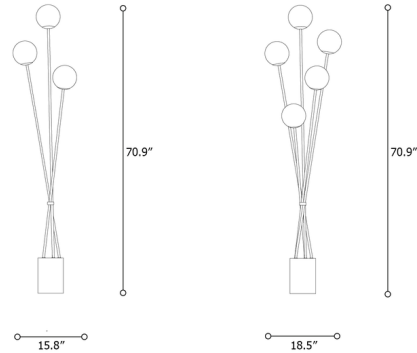

### Description

The Tea Floor Lamp features a cluster of glass globe diffusers supported by angled metal stems for a unique look. The stems are bunched together by a central band, recalling a bouquet of flowers that has been tied together.

### Specifications

COLOR . . . . . Satin White  
BODY FINISH . . . . . Gold Nickel / Charcoal  
WATTAGE . . . . . 17.5W  
DIMMER . . . . . N/A  
DIMENSIONS . . . . . 18.5"W x 70.87"H  
BULB NOT INCLUDED . . . . . 5 x JCD/G9/3.5W/120V LED