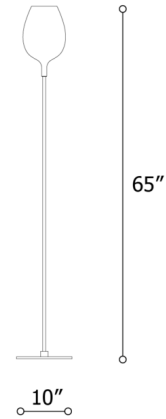

Shown in transparent / shiny gold

CLICK TO VIEW PRODUCT

Notes: