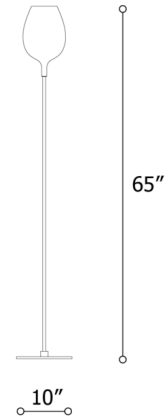

## Rose Floor Lamp By Italampp

### Description

The Rose Floor Lamp features the classic silhouette of a wine glass with a slim metal stem. The metallic glass finishes recall the colors of rose wine for a soothing, harmonious look.

Shown in transparent / shiny gold

### Specifications

COLOR	N/A
BODY FINISH	Transparent / Shiny Gold
WATTAGE	7W
DIMMER	N/A
DIMENSIONS	10"W x 65"H
BULB NOT INCLUDED	1 x B10/Candelabra (E12)/7W/120V LED

CLICK TO VIEW PRODUCT

Notes: