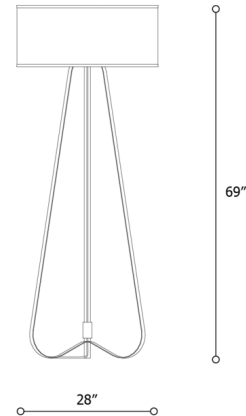

Lightology

lightology.com
866-954-4489
04-25-26

Project: _____

Company: _____

Location: _____ Fixture Type: _____

SPEC #: **ILP1452798**

Approved On: _____ Approved By: _____

Lily Floor Lamp By Itlamp

Description

The Lily Floor Lamp offers a versatile look that will complement a wide variety of decor styles. The fabric drum shade is supported by an open metal base for a delicate and airy aesthetic.

Shown in light gold / black chinette

Specifications

COLOR	Black Chinette
BODY FINISH	Light Gold
WATTAGE	30W
DIMMER	N/A
DIMENSIONS	28"W x 69"H
BULB NOT INCLUDED	3 x A19/Medium (E26)/10W/120V LED

CLICK TO VIEW PRODUCT

Notes: