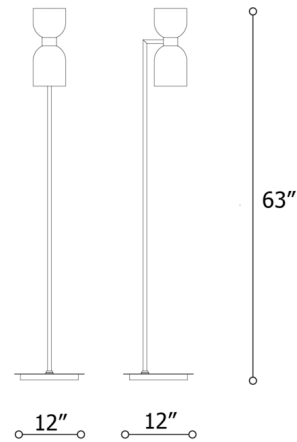

Lightology

lightology.com
866-954-4489
04-10-26

Project: _____

Company: _____

Location: _____ Fixture Type: _____

SPEC #: **ILP1452801**

Approved On: _____ Approved By: _____

Caterina Floor Lamp By Italtamp

Description

The Caterina Floor Lamp features a pair of dome-shaped glass shades, one in white opal and the other in transparent colored glass, to direct light both upwards and downwards. Caterina's elegant design will feel at home in both commercial and residential spaces alike.

Specifications

COLOR . . . . . Green
BODY FINISH . . . . . Brushed Gold
WATTAGE 6.4W
DIMMER . . . . . N/A
DIMENSIONS . . . . . 12"W x 63"H x 12"D
INTEGRATED LED MODULE . . . . . 1 x LED/6.4W/120V LED

Technical Information

COLOR RENDERING . . . . . 80 CRI
LAMP COLOR 3000K
LUMENS/WATT 115.63
LUMINOUS FLUX . . . . . 740 lumens

Shown in brushed gold / green

CLICK TO VIEW PRODUCT

Notes: