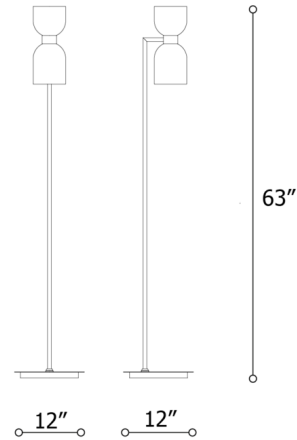

Lightology

lightology.com
866-954-4489
06-04-26

Project: _____

Company: _____

Location: _____ Fixture Type: _____

SPEC #: **ILP1452801**

Approved On: _____ Approved By: _____

Caterina Floor Lamp By Italmamp

Description

The Caterina Floor Lamp features a pair of dome-shaped glass shades, one in white opal and the other in transparent colored glass, to direct light both upwards and downwards. Caterina's elegant design will feel at home in both commercial and residential spaces alike.

Specifications

COLOR . . . . . Green
BODY FINISH . . . . . Brushed Gold
WATTAGE 6.4W
DIMMER . . . . . N/A
DIMENSIONS . . . . . 12"W x 63"H x 12"D
INTEGRATED LED MODULE . . . . . 1x LED/6.4W/120V LED

Technical Information

COLOR RENDERING . . . . . 80 CRI
LAMP COLOR 3000K
LUMENS/WATT 115.63
LUMINOUS FLUX . . . . . 740 lumens

Shown in brushed gold / green

CLICK TO VIEW PRODUCT

Notes: