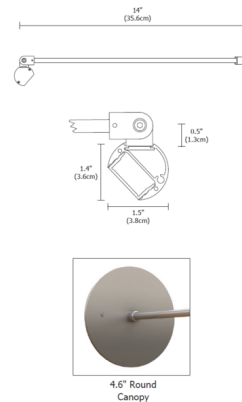

Lightology

lightology.com
866-954-4489
06-04-26

Project: _____
Company: _____
Location: _____ Fixture Type: _____
SPEC #: **EDG145281**
Approved On: _____ Approved By: _____

Kurve Display Sign with 4.6 Round Canopy

By PureEdge Lighting

Description

Kurve Display Sign Light with 4.6 Inch Round Canopy features a lambertian white diffuser that provides uniform light without hotspots. At 7.5 watts per foot, the 24 volt DC channel fixture is available in 12 inch increments up to 120 inches in a variety of color temperature options. Arm extends 14 inches from wall. Hinges on the fixture arm rotates up to 90 degrees (from facing the wall to straight down). Can be powered using a 60 watt electronic low voltage (ELV) power supply (PS-60L-ELV) that fits inside junction box, or a Universal (UNI) power supply that requires a remote installation, sold separately. Universal power supply dimmable with electronic low voltage (ELV), Triac or 0-10V dimmer, sold separately. ETL listed. Major components made and assembled in the USA. Fixture includes a 5 year warranty. Product is built to order. Required power supply and dimmer control sold separately. **LIMITED QUANTITIES AVAILABLE**

Specifications

COLOR	N/A
BODY FINISH	Satin Nickel
WATTAGE	7.5W
DIMMER	Low Voltage Electronic
DIMENSIONS	12"L x 1.5"W x 1.4"H x 14"D
INTEGRATED LED MODULE	1 x LED/7.5W/24V LED

Technical Information

LAMP LIFE	50000 hours
COLOR RENDERING	95 CRI
LAMP COLOR	2700K
LUMENS/WATT	36.00
LUMINOUS FLUX	270 lumens

Shown in satin nickel

CLICK TO VIEW PRODUCT

Notes: