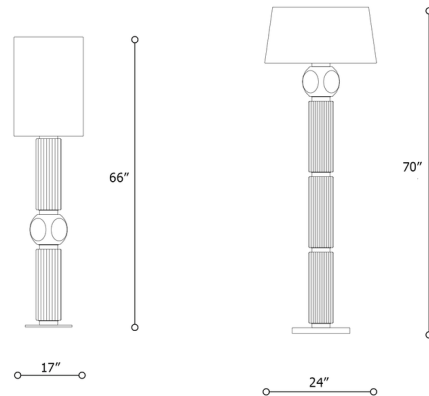

Lightology

lightology.com
866-954-4489
04-25-26

Project: _____

Company: _____

Location: _____ Fixture Type: _____

SPEC #: **ILP1452810**

Approved On: _____ Approved By: _____

Matilda Floor Lamp By Italamp

Description

The Matilda Floor Lamp features a fabric shade and blown glass body with metal accents for a luxurious look. The body is composed of glass sections, a textured orb and multiple ridged rectangles, which add a rich texture to the design.

Shown in green / dove / hazelnut

Specifications

COLOR	Hazelnut
BODY FINISH	Green / Dove
WATTAGE	14W
DIMMER	N/A
DIMENSIONS	17"W x 66"H
BULB NOT INCLUDED	1 x A19/Medium (E26)/14W/120V LED

CLICK TO VIEW PRODUCT