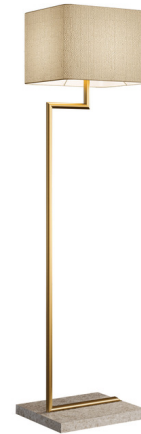

Lightology

lightology.com
866-954-4489
04-25-26

Project: _____

Company: _____

Location: _____ Fixture Type: _____

SPEC #: **ILP1452814**

Approved On: _____ Approved By: _____

Tinta Floor Lamp

By Italamp

Description

The Tinta Floor Lamp features a square stone base and square ivory fabric shade for a balanced, geometric look. The angled stem provides an elegant contrasting accent.

Shown in light gold / ivory

Specifications

COLOR Ivory
BODY FINISH Light Gold
WATTAGE 14W
DIMMER N/A
DIMENSIONS 16"W x 67"H x 16"D
BULB NOT INCLUDED 1 x A19/Medium (E26)/14W/120V LED

CLICK TO VIEW PRODUCT

Notes: