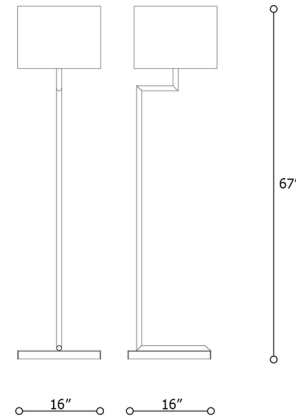

By Italamp

Description

The Tinta Floor Lamp features a square stone base and square ivory fabric shade for a balanced, geometric look. The angled stem provides an elegant contrasting accent.

Shown in light gold / ivory

Specifications

COLOR Ivory
BODY FINISH Light Gold
WATTAGE 14W
DIMMER N/A
DIMENSIONS 16"W x 67"H x 16"D
BULB NOT INCLUDED 1 x A19/Medium (E26)/14W/120V LED

CLICK TO VIEW PRODUCT

Notes: