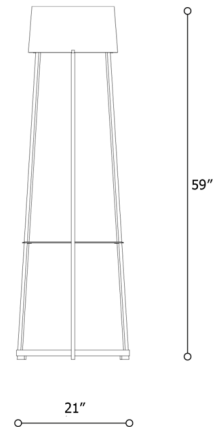

CLICK TO VIEW PRODUCT

Notes: