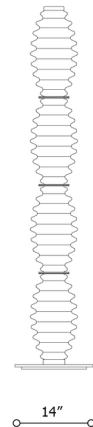

Lightology

lightology.com
866-954-4489
04-25-26

Project: _____

Company: _____

Location: _____ Fixture Type: _____

SPEC #: **ILP1452816**

Approved On: _____ Approved By: _____

Grand Collier Floor Lamp By Italtamp

Description

The Grand Collier Floor Lamp is an expression of fluid shapes with its tiered shade tracing an intricately curved silhouette. The blown glass shade creates an array of reflections from the integrated LED light source that cause it to glisten like a jewel.

Specifications

COLOR White
BODY FINISH Iron Gray
WATTAGE 28W
DIMMER N/A
DIMENSIONS 14"W x 66"H
INTEGRATED LED MODULE 1 x LED/28W/120V LED

Technical Information

COLOR RENDERING 90 CRI
LAMP COLOR 3000K
LUMENS/WATT 121.43
LUMINOUS FLUX 3400 lumens

Shown in iron gray / white

CLICK TO VIEW PRODUCT

Notes: