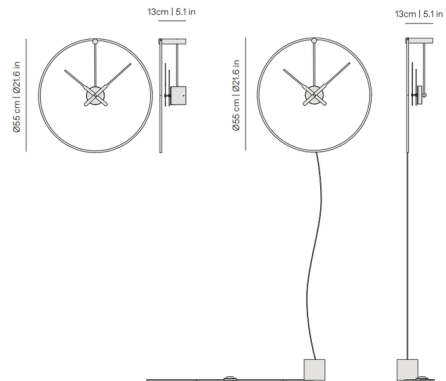

CLICK TO VIEW PRODUCT

Notes: