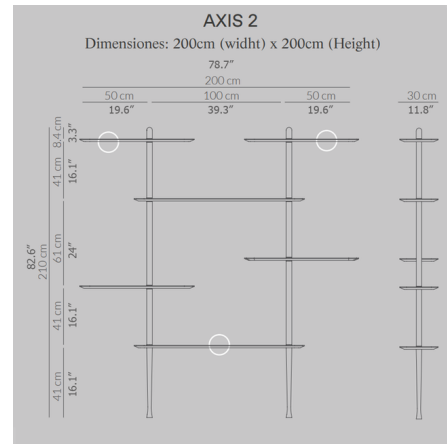

Lightology

lightology.com
866-954-4489
06-01-26

Project: _____

Company: _____

Location: _____ Fixture Type: _____

SPEC #: **NOM1453225**

Approved On: _____ Approved By: _____

Axis 2 Shelving System

By Nomon

Description

No description available.

Shown in walnut / brass

Specifications

COLOR Brass
 BODY FINISH Walnut
 WATTAGE N/A
 DIMMER N/A
 DIMENSIONS 78.7"W x 82.6"H x 11.8"D
 BULB N/A
 COUNTRY OF ORIGIN Spain