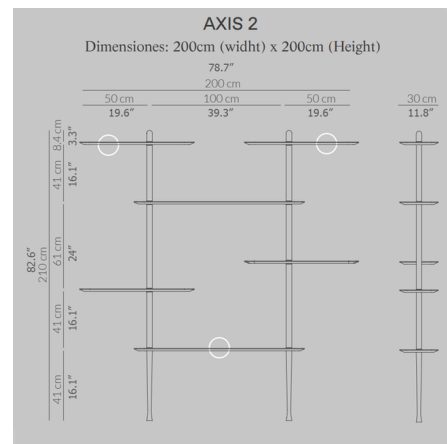

## Axis 2 Shelving System

By Nomon

### Specifications

COLOR . . . . . Brass  
 BODY FINISH . . . . . Walnut  
 WATTAGE . . . . . N/A  
 DIMMER . . . . . N/A  
 DIMENSIONS . . . . . 78.7"W x 82.6"H x 11.8"D  
 BULB . . . . . N/A  
 COUNTRY OF ORIGIN . . . . . Spain