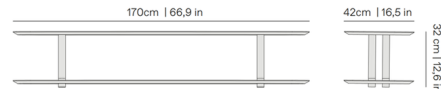

By Nomon

Description

Sleek and modern, the Axis Table features carefully balanced proportions. The oblong top sports a beautiful wood grain, perfectly matched by the base to create the sense of floating. Choose from walnut or a black ash wood veneer.

Shown in walnut / brass

Specifications

COLOR	Brass
BODY FINISH	Walnut
WATTAGE	N/A
DIMMER	N/A
DIMENSIONS	66.9"W x 12.6"H x 16.5"D
BULB	N/A
COUNTRY OF ORIGIN	Spain

CLICK TO VIEW PRODUCT

Notes: