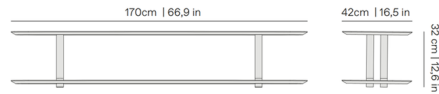

By Nomon

Description

Sleek and modern, the Axis Table features carefully balanced proportions. The oblong top sports a beautiful wood grain, perfectly matched by the base to create the sense of floating. Choose from walnut or a black ash wood veneer.

Shown in walnut / brass

Specifications

| | |
|-------------------|--------------------------|
| COLOR | Brass |
| BODY FINISH | Walnut |
| WATTAGE | N/A |
| DIMMER | N/A |
| DIMENSIONS | 66.9"W x 12.6"H x 16.5"D |
| BULB | N/A |
| COUNTRY OF ORIGIN | Spain |