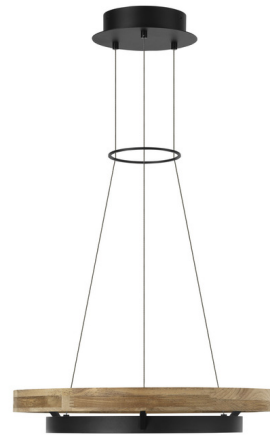

Lightology

lightology.com
866-954-4489
04-25-26

Project: _____

Company: _____

Location: _____ Fixture Type: _____

SPEC #: **TLG1453329**

Approved On: _____ Approved By: _____

Grace Outdoor Chandelier

By Visual Comfort Modern

Description

The Grace Outdoor Chandelier add a modern statement to your exterior space. Features two concentric rings: the larger outer ring is crafted from solid teak wood, which naturally develops a weathered, silver-gray patina over time an inherent characteristic of teak. The inner ring incorporates integrated LED lights that cast both upward and downward illumination, creating a bi-directional glow ideal for a variety of exterior styles.

Shown in textured black / teak wood

Specifications

COLOR N/A
BODY FINISH Textured Black / Teak Wood
WATTAGE 45W
DIMMER Low Voltage Electronic
DIMENSIONS 24"W x 3.8"H
INTEGRATED LED MODULE 1 x LED/45W/120V LED
COUNTRY OF ORIGIN China

Technical Information

PRODUCT DIMENSIONS Adjustable Cable Length: 144"
COLOR RENDERING 90 CRI
LAMP COLOR 3000K
LUMENS/WATT 71.82
LUMINOUS FLUX 3232 lumens

CLICK TO VIEW PRODUCT

Notes: