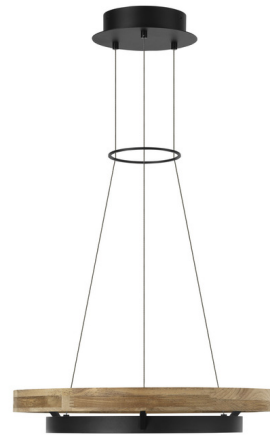

Lightology

lightology.com
866-954-4489
07-07-26

Project: _____

Company: _____

Location: _____ Fixture Type: _____

SPEC #: **TLG1453329**

Approved On: _____ Approved By: _____

Grace Outdoor Chandelier By Visual Comfort Modern

Description

The Grace Outdoor Chandelier add a modern statement to your exterior space. Features two concentric rings: the larger outer ring is crafted from solid teak wood, which naturally develops a weathered, silver-gray patina over time an inherent characteristic of teak. The inner ring incorporates integrated LED lights that cast both upward and downward illumination, creating a bi-directional glow ideal for a variety of exterior styles.

Specifications

COLOR . . . . . N/A
BODY FINISH . . . . . Textured Black / Teak Wood
WATTAGE 45W
DIMMER . . . . . Low Voltage Electronic
DIMENSIONS . . . . . 24"W x 3.8"H
INTEGRATED LED MODULE . . . . . 1 x LED/45W/120V LED
COUNTRY OF ORIGIN . . . . . China

Technical Information

PRODUCT DIMENSIONS . . . . . Adjustable Cable Length: 144"
COLOR RENDERING . . . . . 90 CRI
LAMP COLOR 3000K
LUMENS/WATT 71.82
LUMINOUS FLUX . . . . . 3232 lumens

Shown in textured black / teak wood

CLICK TO VIEW PRODUCT

Notes: