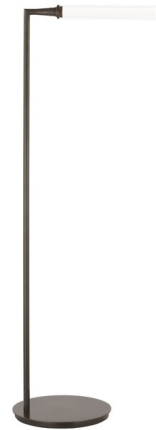

# Lightology

lightology.com  
866-954-4489  
07-07-26

Project: \_\_\_\_\_

Company: \_\_\_\_\_

Location: \_\_\_\_\_ Fixture Type: \_\_\_\_\_

SPEC #: **TLG1453429**

Approved On: \_\_\_\_\_ Approved By: \_\_\_\_\_

## Poza Floor Lamp

By Visual Comfort Modern

### Description

The Poza Floor Lamp adds a touch of refined minimalism to your interior space. A slim stem, and arm, pairs seamlessly with cylindrical blown glass that diffuses a gentle, ambient glow throughout your room. Includes a shade that can be used to concentrate light in a certain space, or left off for an all around glow. The touch sensitive switch turning the lamp on/off and adjusting brightness, is located on the head.

Shown in bronze / clear