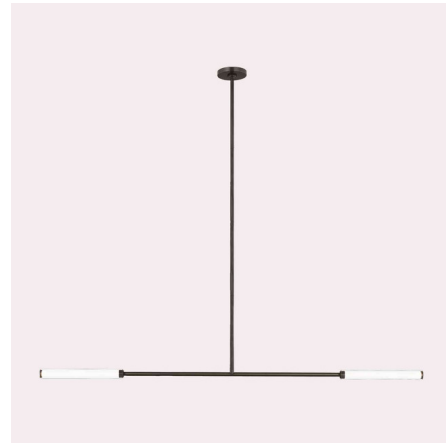

## Poza Linear Chandelier By Visual Comfort Modern

### Description

The Poza Linear Chandelier adds a touch of refined minimalism to your interior space. Fluid metal rods extend gracefully from the central stem, pairing seamlessly with cylindrical blown glass that diffuses a gentle, ambient glow throughout your room. Sloped ceiling adaptable to 20 degrees.

Shown in bronze / clear

### Specifications

COLOR . . . . . Clear  
BODY FINISH . . . . . Bronze  
WATTAGE . . . . . 53W  
DIMMER . . . . . Standard 120V  
DIMENSIONS . . . . . 56.2"L x 1.4"W x 1.4"H  
INTEGRATED LED MODULE . . . . . 2 x LED/26.5W/120-277V LED  
COUNTRY OF ORIGIN . . . . . China