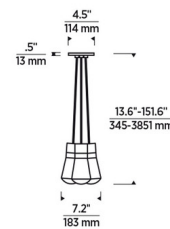

Lightology

lightology.com
866-954-4489
04-25-26

Project: _____

Company: _____

Location: _____ Fixture Type: _____

SPEC #: **TLG1453444**

Approved On: _____ Approved By: _____

Alva 2700K Multi-Light Pendant By Visual Comfort Modern

Description

The Alva 2700K Multi-Light Pendant blends modern design with vintage charm, featuring sleek sockets and Edison-style squirrel cage bulbs. A concealed, high-performance LED is housed within each socket, illuminating a solid optic crystal bulb. Laser-etched filaments within the crystal add intricate detail, creating a striking and visually captivating lighting piece. Sloped ceiling compatible to 45 degrees.

Specifications

COLOR	Black Cord
BODY FINISH	Satin Nickel
WATTAGE	27W
DIMMER	Low Voltage Electronic
DIMENSIONS	7.2"W x 7.1"H
INTEGRATED LED MODULE	3 x LED/9W/120V LED
COUNTRY OF ORIGIN	China

Technical Information

PRODUCT DIMENSIONS	Adjustable Black Cord Lengths: 144"
COLOR RENDERING	90 CRI
LAMP COLOR	2700K
LUMENS/WATT	80.33
LUMINOUS FLUX	723 lumens

3-Light

7-Light

CLICK TO VIEW PRODUCT

Notes: