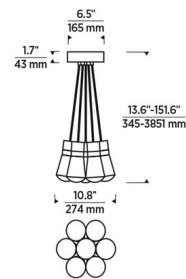

7-Light

CLICK TO VIEW PRODUCT

Notes: