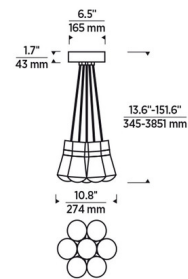

Description

The Alva 2700K Multi-Light Pendant blends modern design with vintage charm, featuring sleek sockets and Edison-style squirrel cage bulbs. A concealed, high-performance LED is housed within each socket, illuminating a solid optic crystal bulb. Laser-etched filaments within the crystal add intricate detail, creating a striking and visually captivating lighting piece. Sloped ceiling compatible to 45 degrees.

Shown in satin nickel / black cord

Specifications

COLOR	Black Cord
BODY FINISH	Satin Nickel
WATTAGE	27W
DIMMER	Low Voltage Electronic
DIMENSIONS	7.2"W x 7.1"H
INTEGRATED LED MODULE	3 x LED/9W/120V LED
COUNTRY OF ORIGIN	China

Technical Information

PRODUCT DIMENSIONS	Adjustable Black Cord Lengths: 144"
COLOR RENDERING	90 CRI
LAMP COLOR	2700K
LUMENS/WATT	80.33
LUMINOUS FLUX	723 lumens

3-Light

7-Light

CLICK TO VIEW PRODUCT

Notes: