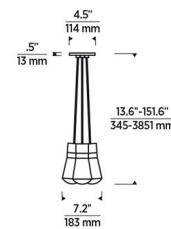

Description

The Alva 2700K Multi-Light Pendant blends modern design with vintage charm, featuring sleek sockets and Edison-style squirrel cage bulbs. A concealed, high-performance LED is housed within each socket, illuminating a solid optic crystal bulb. Laser-etched filaments within the crystal add intricate detail, creating a striking and visually captivating lighting piece. Sloped ceiling compatible to 45 degrees.

Shown in satin nickel / black cord

Specifications

COLOR	Black Cord
BODY FINISH	Satin Nickel
WATTAGE	27W
DIMMER	Low Voltage Electronic
DIMENSIONS	7.2"W x 7.1"H
INTEGRATED LED MODULE	3 x LED/9W/120V LED
COUNTRY OF ORIGIN	China

Technical Information

PRODUCT DIMENSIONS	Adjustable Black Cord Lengths: 144"
COLOR RENDERING	90 CRI
LAMP COLOR	2700K
LUMENS/WATT	80.33
LUMINOUS FLUX	723 lumens

3-Light

7-Light

CLICK TO VIEW PRODUCT

Notes: