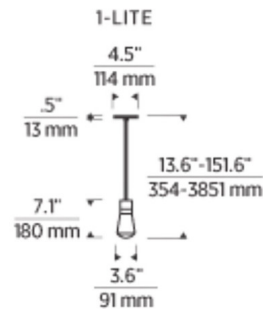

Specifications

COLOR	Black Cord
BODY FINISH	Black
WATTAGE	9W
DIMMER	Low Voltage Electronic
DIMENSIONS	3.6"W x 7.1"H
INTEGRATED LED MODULE	1 x LED/9W/120V LED
COUNTRY OF ORIGIN	China

Technical Information

PRODUCT DIMENSIONS	Adjustable Black Cord Length: 144"
COLOR RENDERING	90 CRI
LAMP COLOR	2700K
LUMENS/WATT	26.78
LUMINOUS FLUX	241 lumens

Shown in black / black cord

CLICK TO VIEW PRODUCT

Notes: