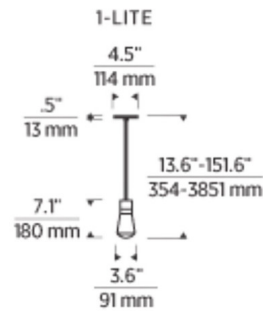

Specifications

COLOR	Black Cord
BODY FINISH	Black
WATTAGE	9W
DIMMER	Low Voltage Electronic
DIMENSIONS	3.6"W x 7.1"H
INTEGRATED LED MODULE	1 x LED/9W/120V LED
COUNTRY OF ORIGIN	China

Technical Information

PRODUCT DIMENSIONS	Adjustable Black Cord Length: 144"
COLOR RENDERING	90 CRI
LAMP COLOR	2700K
LUMENS/WATT	26.78
LUMINOUS FLUX	241 lumens

Shown in black / black cord

CLICK TO VIEW PRODUCT

Notes: