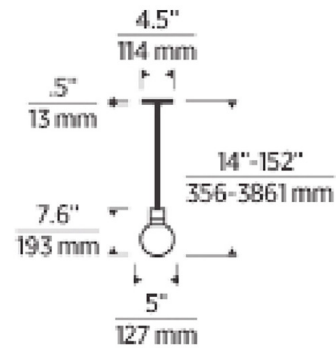

### Description

The Mina Pendant showcases a refined sphere of pure optic crystal, appearing to float effortlessly in your interior space. Delicately laser-etched and illuminated by a discreet, high-powered downward-firing LED hidden within the socket, this compact pendant delivers an impressive amount of task lighting to the surface below. Sloped ceiling adaptable to 45 degrees. Optional swag hook and Locus accessory available and sold separately below.

### Specifications

COLOR	Crystal
BODY FINISH	Black
WATTAGE	9W
DIMMER	Low Voltage Electronic
DIMENSIONS	5"W x 7.6"H
INTEGRATED LED MODULE	1 x LED/9W/120V LED
COUNTRY OF ORIGIN	China

### Technical Information

PRODUCT DIMENSIONS	Adjustable Black Cord Length: 144"
COLOR RENDERING	90 CRI
LAMP COLOR	2700K
LUMENS/WATT	13.11
LUMINOUS FLUX	118 lumens

CLICK TO VIEW PRODUCT

Notes: