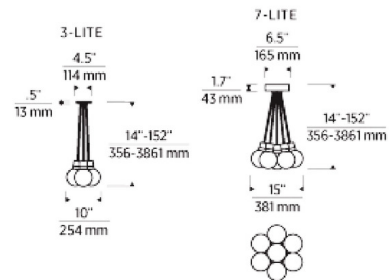

Description

The Mina 2700K Multi-Light Pendant showcases refined spheres of pure optic crystal, appearing to float effortlessly in your interior space. Delicately laser-etched and illuminated by a discreet, high-powered downward-firing LED hidden within the socket, this compact pendant delivers an impressive amount of task lighting to the surface below. Sloped ceiling adaptable to 45 degrees.

Shown in natural brass / crystal

Specifications

COLOR Crystal
BODY FINISH Natural Brass
WATTAGE 27W
DIMMER Low Voltage Electronic
DIMENSIONS 10"W x 7.6"H
INTEGRATED LED MODULE 3 x LED/9W/120V LED
COUNTRY OF ORIGIN China

Technical Information

PRODUCT DIMENSIONS Adjustable Black Cord Lengths: 144"
COLOR RENDERING 90 CRI
LAMP COLOR 2700K
LUMENS/WATT 15.11
LUMINOUS FLUX 136 lumens

CLICK TO VIEW PRODUCT

Notes: